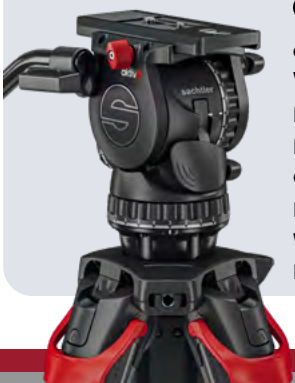

# aktiv8T

## Level up with aktiv™ the fluid head built for speed.

When you have just one chance to capture the perfect shot, mount, level and lock the revolutionary aktiv™ fluid head in seconds.

Sachtler's unique SpeedLevel™ and SpeedSwap™ technologies deliver the fastest way to place and position your camera; adjust the level in an instant without ever taking your eye off the action; get closer to the ground than ever before for extreme low-angle shots or swap between a tripod, slider, or hand held without missing a beat. Capture the widest range of shots in the shortest time with aktiv™.

- **Level and lock your head in an instant without missing a second of action.**  
Unique SpeedLevel™ technology.
- **Visible from any height or angle - day or night.**  
Innovative PrismBubble.
- **Capture extreme low angle shots right down to the ground.**  
Innovative streamlined mounting system.
- **Switch between tripod and slider in seconds.**  
Revolutionary SpeedSwap™ system.
- **Create moving stories, whatever the weather.**  
Performance tested to the extreme.
- **Touch & Go quick release system.**  
Simply drop the camera plate into the base - the Touch & Go mechanism locks automatically. Pull the lever to remove your camera in an instant.

### aktiv8T S2068T

aktiv™ST Touch & Go fluid head  
with SpeedLevel™ technology

**Bowl size:** 75 mm with SpeedSwap™ base

**Payload Range:** 0 - 12 kg / 0 - 26.5 lb

**Counterbalance steps:** 15+0

**Drag setting:** 7+0