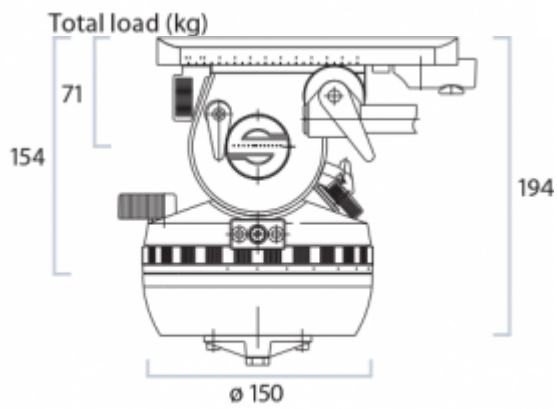

DIAGRAMS

half ball with screw (integrated flat base)