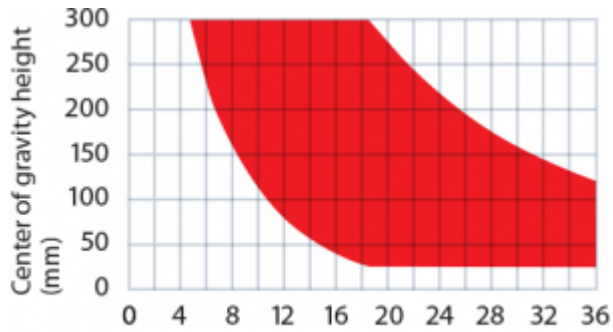

DIAGRAMS

half ball with screw (integrated flat base)