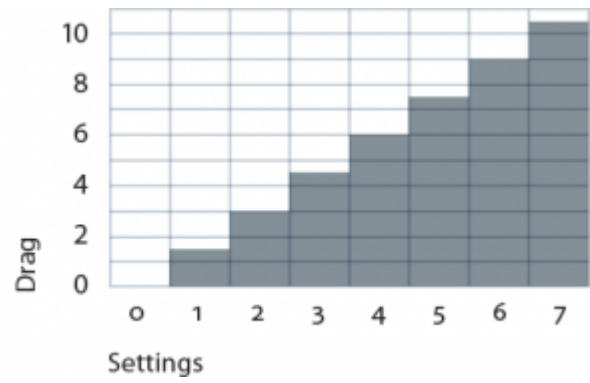

DIAGRAMS

half ball with screw (integrated flat base)