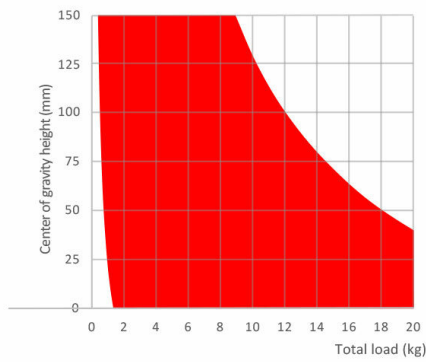

DIAGRAMS

Payload Diagram aktiv8, aktiv8T and aktiv10