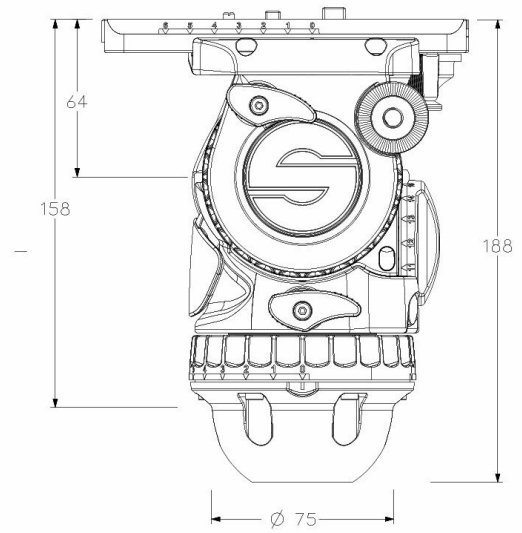

DIAGRAMS

Payload Diagram aktiv8, aktiv8T and aktiv10