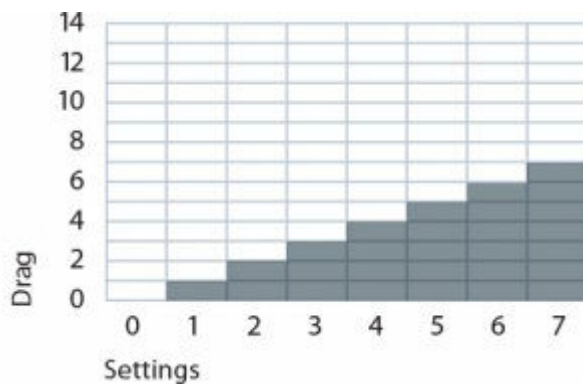

DIAGRAMS

Payload Diagram aktiv8, aktiv8T and aktiv10