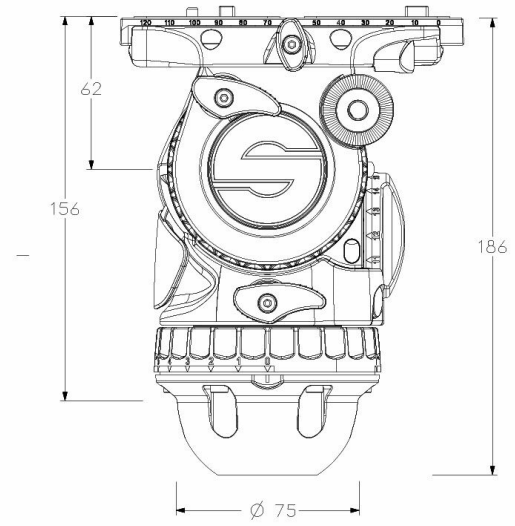

DIAGRAMS

Payload Diagram aktiv8, aktiv8T and aktiv10