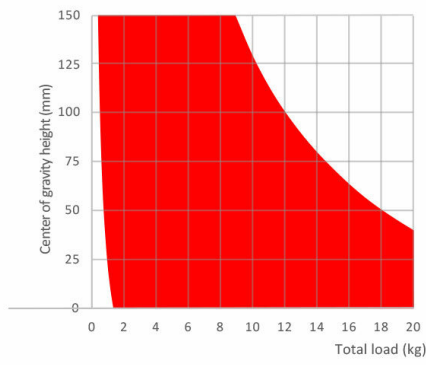

DIAGRAMS

Payload Diagram aktiv8, aktiv8T and aktiv10