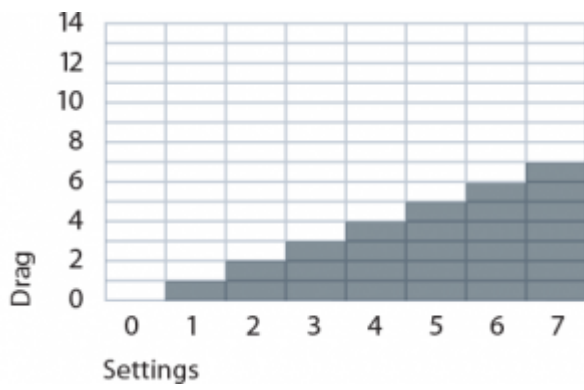

DIAGRAMS

Payload Diagram aktiv6