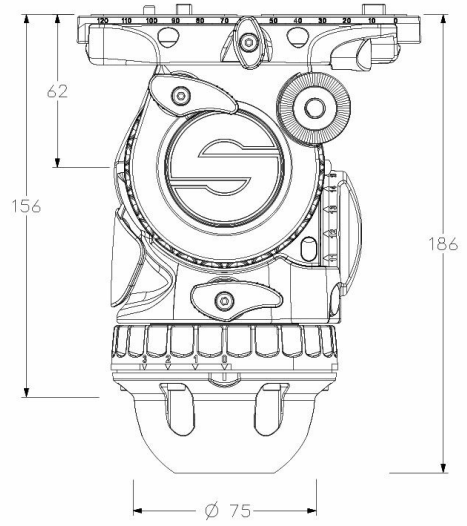

DIAGRAMS

Payload Diagram aktiv6