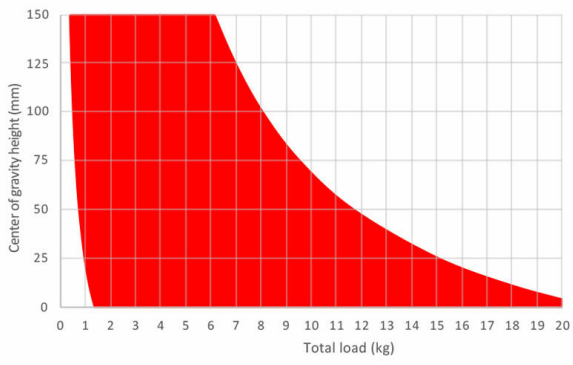

DIAGRAMS

Payload Diagram aktiv6